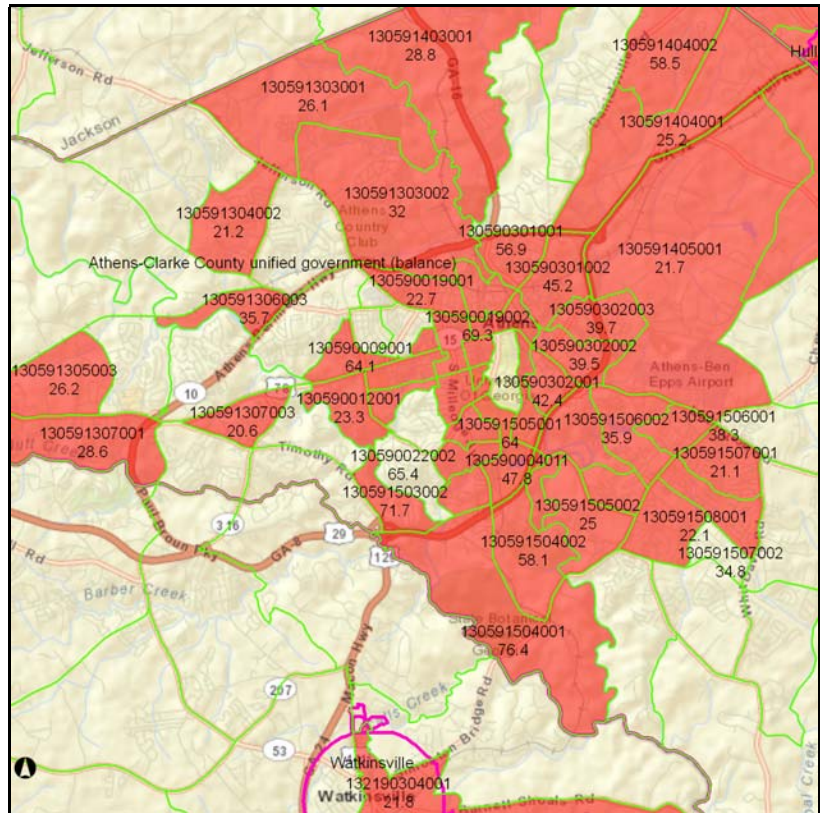

# ACC 20% Poverty Block Groups

- Block Groups
- City Boundary
- Block Groups GE 20-pct Poverty (RAS)
- World Street Map